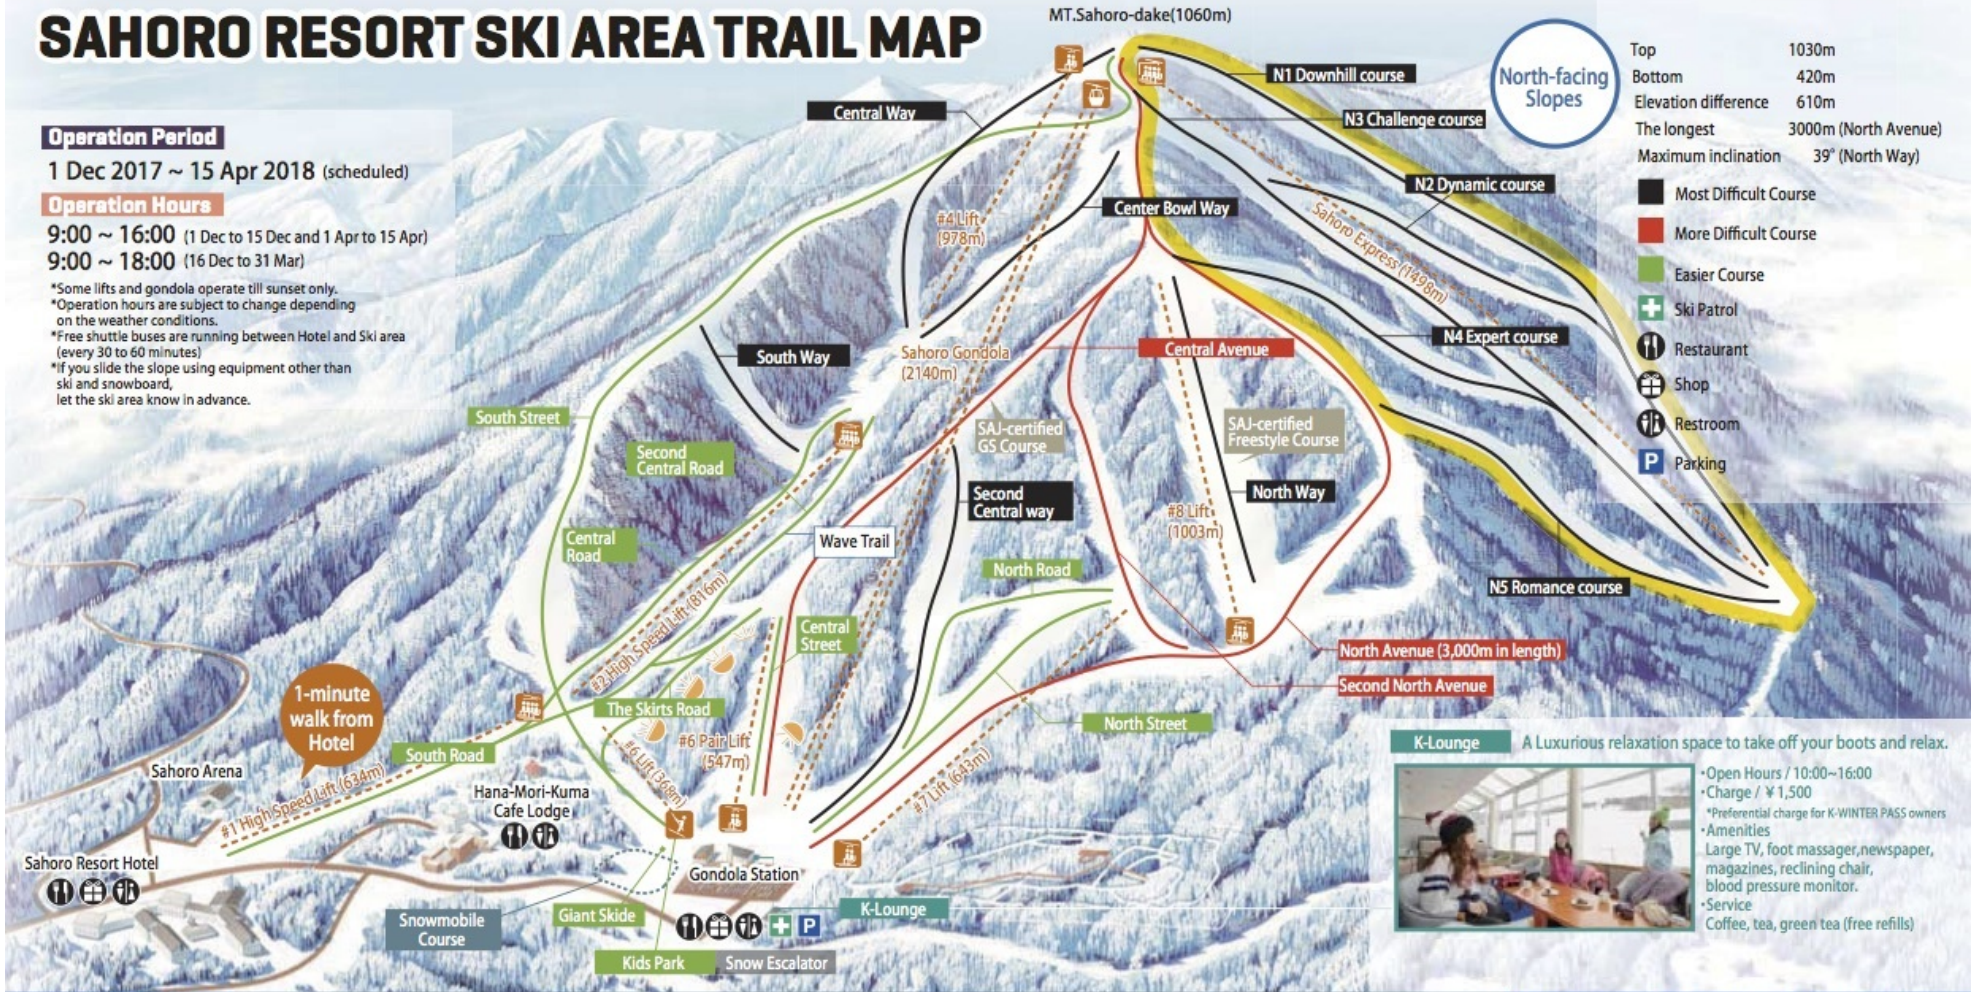

# SAHORO RESORT SKI AREA TRAIL MAP

MT.Sahoro-dake(1060m)

## Operation Period

1 Dec 2017 ~ 15 Apr 2018 (scheduled)

## Operation Hours

9:00 ~ 16:00 (1 Dec to 15 Dec and 1 Apr to 15 Apr)

9:00 ~ 18:00 (16 Dec to 31 Mar)

- \*Some lifts and gondola operate till sunset only.
- \*Operation hours are subject to change depending on the weather conditions.
- \*Free shuttle buses are running between Hotel and Ski area (every 30 to 60 minutes)
- \*If you slide the slope using equipment other than ski and snowboard, let the ski area know in advance.

North-facing Slopes

Top 1030m  
 Bottom 420m  
 Elevation difference 610m  
 The longest 3000m (North Avenue)  
 Maximum inclination 39° (North Way)

- Most Difficult Course
- More Difficult Course
- Easier Course
- +
- Ⓜ Ski Patrol
- Ⓜ Restaurant
- Ⓜ Shop
- Ⓜ Restroom
- P Parking